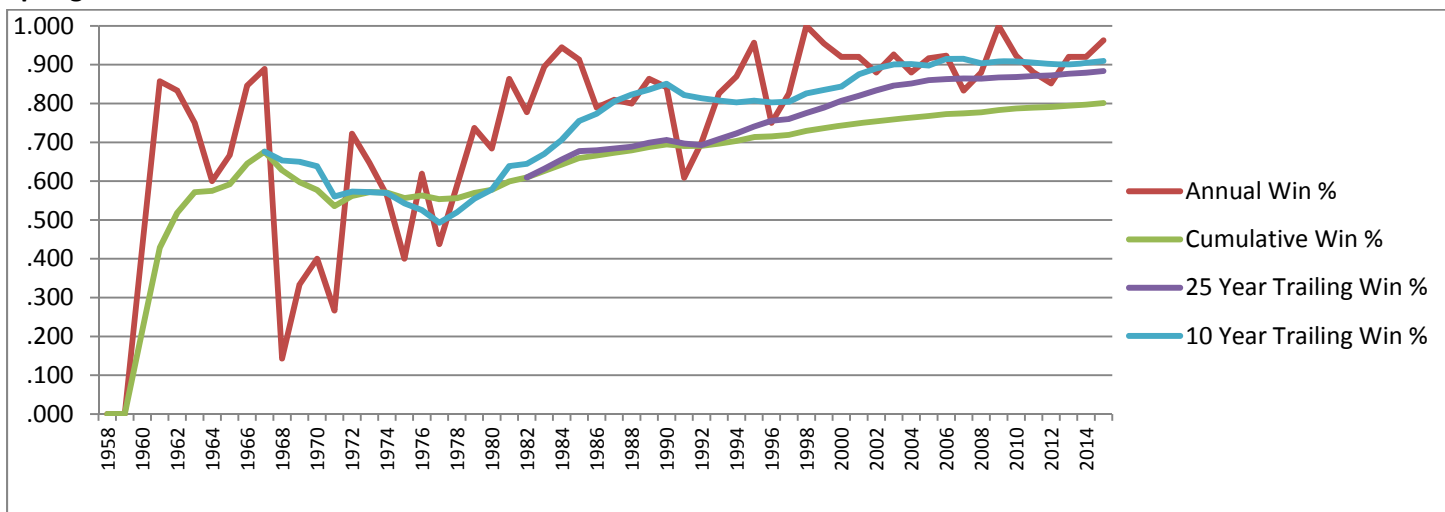

Eaton All-Time Winning Percentage

Spring

Did You Know? There have been two spring seasons since the 1970's in which the Reds won 75% or less of their games, and in both of these years (1991 and 1996), the Reds still advanced to the State Championship Game.

Summer

Did You Know? There have been two summer seasons since the mid-1980s in which the Reds won fewer than 65% of their games, and in both of the following springs (1995 and 2006), the Reds responded by advancing to the State Championship Game, winning the State Championship in '95.