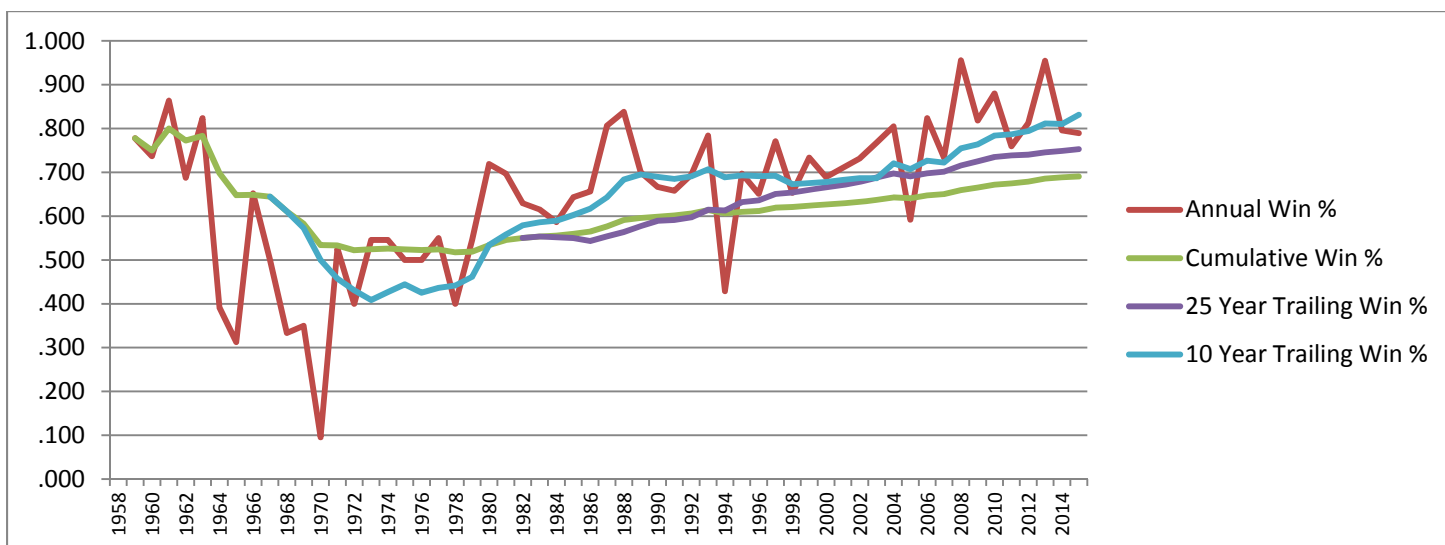

Eaton All-Time Winning Percentage

Spring

Did You Know? There have been two spring seasons since the 1970's in which the Reds won 75% or less of their games, and in both of these years (1991 and 1996), the Reds still advanced to the State Championship Game.

Summer

Did You Know? There have been two summer seasons since the mid-1980s in which the Reds won fewer than 65% of their games, and in both of the following springs (1995 and 2006), the Reds responded by advancing to the State Championship Game, winning the State Championship in '95.