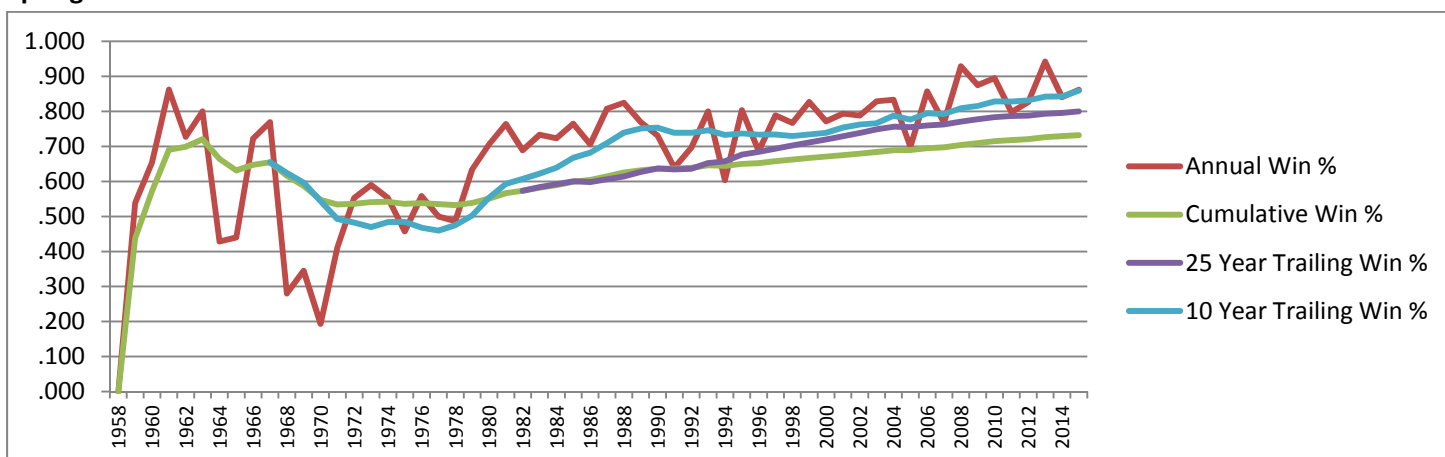

Spring & Summer Combined

Did You Know? With each passing year, the Reds have continually faced more and more 5A schools/graduate teams, including 20 games vs. teams comprised of nearly entirely graduates in 2014 and 2015—the Reds have lost to only 4 non-graduate teams in spring/summer since late July 2012.